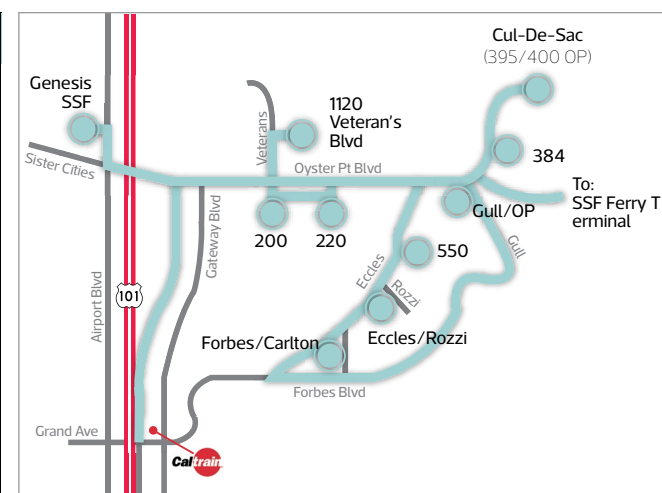

*Shuttle DROP-OFF Only
Bold / Italics: Trip serves the SSF Caltrain Station
Wednesday and Friday Service ONLY to SF Ferry Bldg/Pier 41
Schedules are subject to change

OYSTER POINT FERRY - PM Schedule				
	FERRY ARRIVES SSF FERRY TERMINAL			
Oakland/Alameda (to SSF)	-	-	-	-
	SHUTTLE DEPARTS SSF FERRY TERMINAL			
To SSF Ferry / Caltrain, Take Shuttle Listed >>>	Oyster Point Ferry Shuttle	Oyster Point Ferry Shuttle	Oyster Point Ferry Shuttle	
Shuttle Departs SSF Ferry Terminal	-	-	-	-
	SHUTTLE DEPARTS SSF CALTRAIN STATION			
Shuttle Departs SSF Caltrain	3:44	4:44	6:24	
	SHUTTLE ARRIVES AT EMPLOYERS			
SSF Business Ctr. (Dubuque)	3:46	4:46	6:26	
Genesis SSF	3:50	4:50	6:30	
1120 Veteran's Blvd.	3:55	4:55	6:35	
220 Oyster Point	3:57	4:57	6:37	
200 Oyster Point	3:57	4:57	6:37	
Gull / Oyster Point Blvd.	3:59	4:59	6:39	
Forbes / Carlton Ct.	4:01	5:01	6:41	
Eccles/Rozzi	4:02	5:02	6:42	
550 Eccles	4:03	5:03	6:43	
384 Oyster Point	4:05	5:05	6:45	
Cul-De-Sac (395/400 OP Blvd)	4:06	5:06	6:46	
	SHUTTLE ARRIVES SSF FERRY TERMINAL			
Shuttle Arrives SSF Ferry Terminal	4:10	5:10	*6:50	
	FERRY DEPARTS SSF TERMINAL			
SSF (to Oakland/Alameda)	4:20	5:20	7:00	
Trip Number	OPF-11	OPF-12	OPF-13	

*Shuttle DROP-OFF Only
Bold / Italics: Trip serves the SSF Caltrain Station

Ferry Shuttle:
18 minutes to/from Genesis SSF