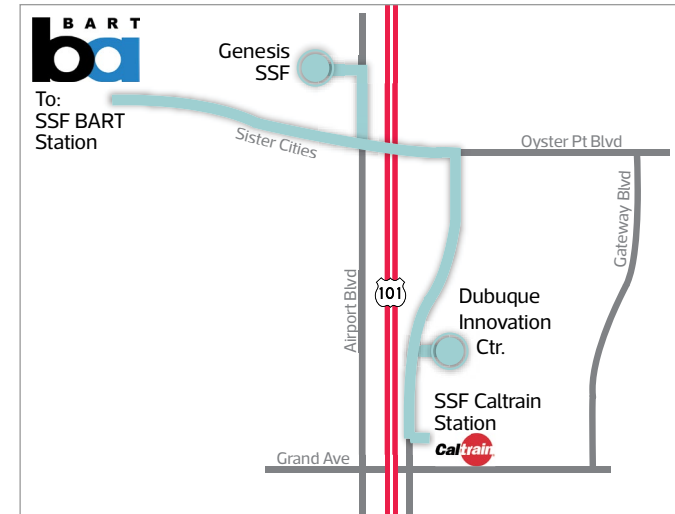

**So. San Francisco BART Stn.:** The One Tower Place shuttle serves "Stop #6".

**So. San Francisco Caltrain Stn.:** The One Tower Place shuttle stops in the parking lot, near the Caltrain ticket machine/booth.

\*Shuttle does not return to BART or Caltrain stations.

GENESIS-SSF ONE TOWER PLACE - PM Schedule						
	<b>SHUTTLE DEPARTS EMPLOYER STOP</b>					
Genesis SSF	4:06	4:40	5:18	5:52	6:26	**7:00
SSF Business Ctr. (Dubuque)	4:11	4:45	5:23	5:57	6:31	
	<b>SHUTTLE ARRIVES SSF CALTRAIN STATION</b>					
<b>Shuttle Arrives SSF Caltrain</b>	<b>4:14</b>	<b>4:48</b>	<b>5:26</b>	<b>6:00</b>	<b>6:34</b>	<b>**7:04</b>
	<b>Trains Arrive SSF Caltrain Station</b>					
Train Numbers	159	263		273		283
Northbound Service	4:32	5:14		6:12		7:12
Train Numbers		264	274	278	284	288
Southbound Service		4:52	5:51	6:11	6:52	7:11
	<b>SHUTTLE DEPARTS EMPLOYER STOP</b>					
Genesis SSF	4:19	4:53	5:31	6:05	6:39	**7:09
	<b>SHUTTLE ARRIVES SSF BART STATION</b>					
<b>Shuttle Arrives SSF BART</b>	<b>4:30</b>	<b>5:04</b>	<b>5:42</b>	<b>6:16</b>	<b>6:50</b>	<b>*7:20</b>
	<b>Trains Arrive SSF BART Station</b>					
Pittsburg/Bay Point	4:47	5:17	5:47	6:32	7:02	7:36
Richmond	4:39	5:09	5:54	6:24	7:09	7:29
<b>Trip Number</b>	<b>PM-1</b>	<b>PM-2</b>	<b>PM-3</b>	<b>PM-4</b>	<b>PM-5</b>	<b>PM-6</b>

\*Shuttle does not return to the employer stops or Caltrain station.

\*\*Shuttle does not serve the Dubuque Innovation Center.

BART Shuttle:  
11 minutes to/from Genesis SSF

Caltrain Shuttle:  
8 minutes to/from Genesis SSF